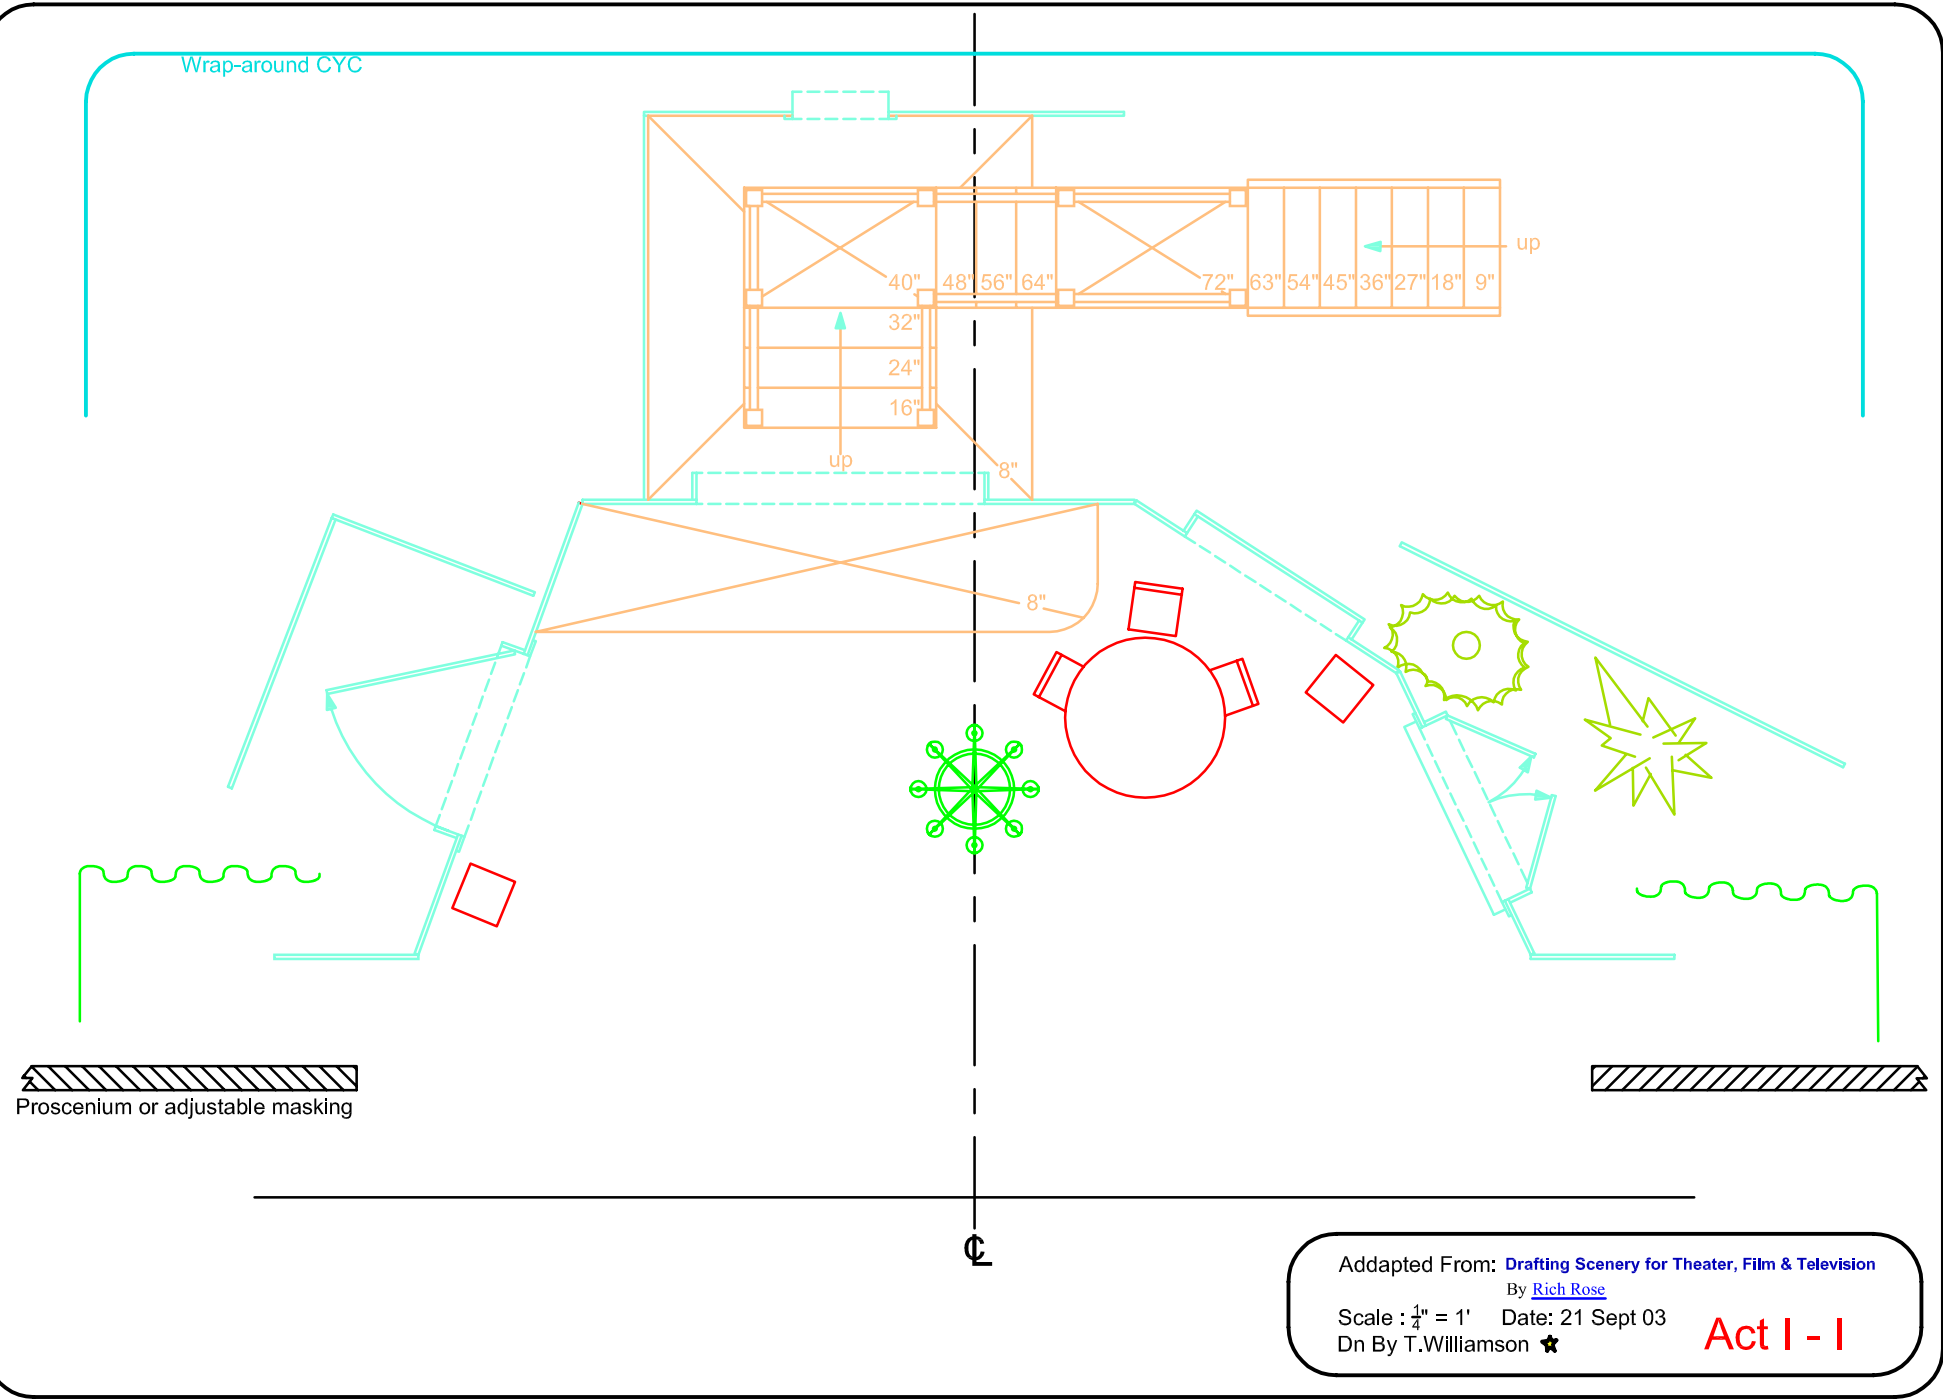

Wrap-around CYC

Proscenium or adjustable masking

Addapted From: [Drafting Scenery for Theater, Film & Television](#)  
By [Rich Rose](#)  
Scale :  $\frac{1}{4}$ " = 1'    Date: 21 Sept 03    **Act I - I**  
Dn By T.Williamson ★