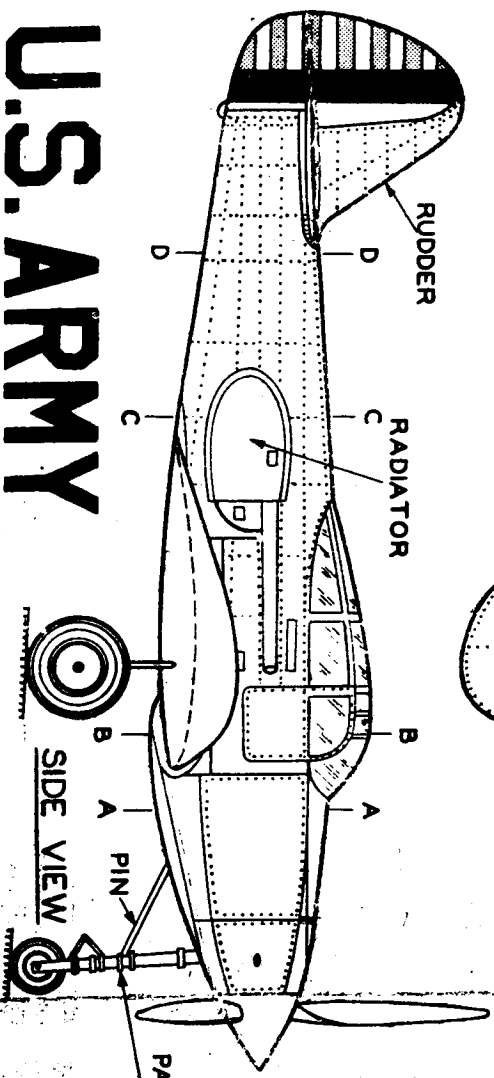

U.S. ARMY

ENTIRE MODEL IS SILVER

CUT FROM PLAN & GLUE TO WING

WING SECTIONS

AT ROOT
AT TIP

BELL PURSUIT

WINGSPAN 7-1/2" LENGTH 5-1/2"
DRAWN BY *Ed Elyard* KIT NO. B14