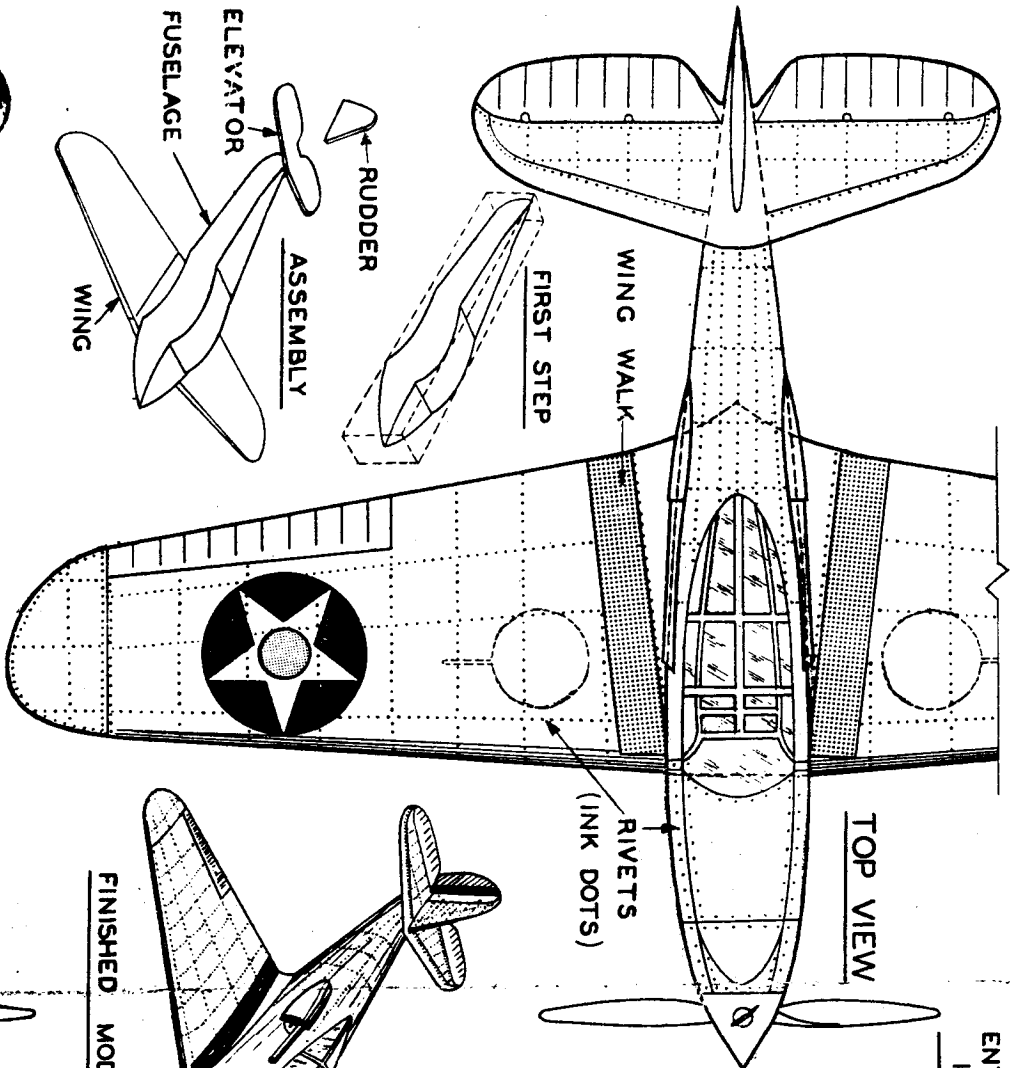

U.S. ARMY

ENTIRE MODEL IS SILVER

CUT FROM PLAN & GLUE TO WING

WING SECTIONS

AT ROOT
AT TIP

BELL PURSUIT

WINGSPAN 7-1/2" LENGTH 5-1/2"
DRAWN BY *Ed Elyard* KIT NO. B14