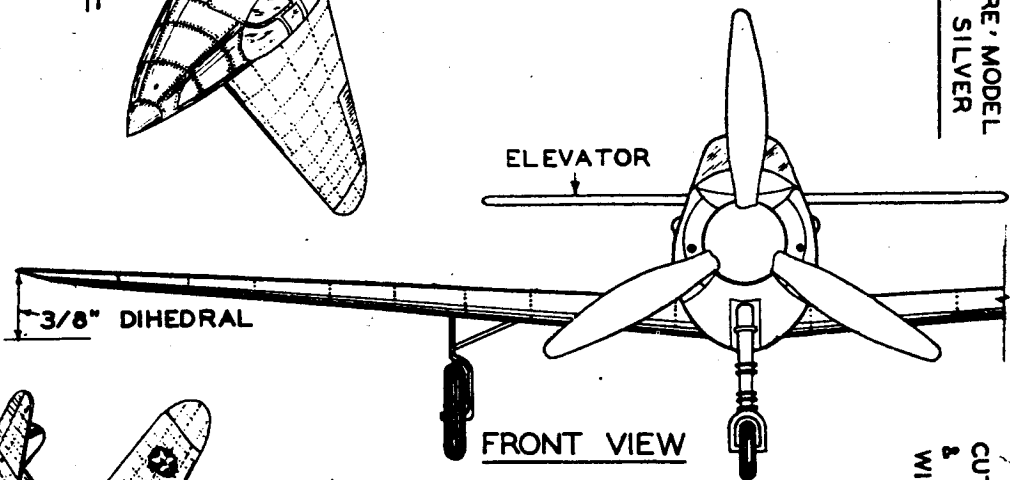

U.S. ARMY

ENTIRE MODEL IS SILVER

CUT FROM PLAN & GLUE TO WING

WING SECTIONS

AT ROOT
AT TIP

BELL PURSUIT

WINGSPAN 7-1/2" LENGTH 5-1/2"
DRAWN BY *Ed Elyard* KIT NO. B14