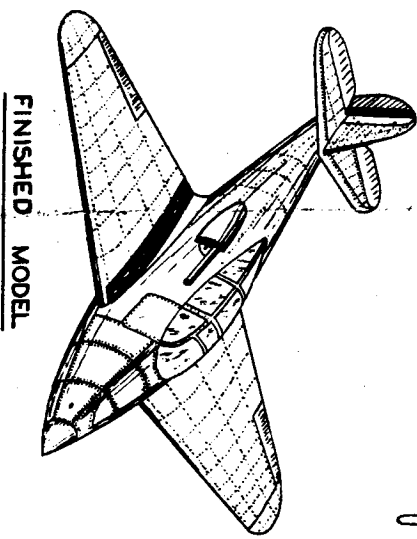

U.S. ARMY

ENTIRE MODEL IS SILVER

CUT FROM PLAN & GLUE TO WING

WING SECTIONS

AT ROOT
AT TIP

BELL PURSUIT

WINGSPAN 7-1/2" LENGTH 5-1/2"
DRAWN BY *Ed Elyard* KIT NO. B14