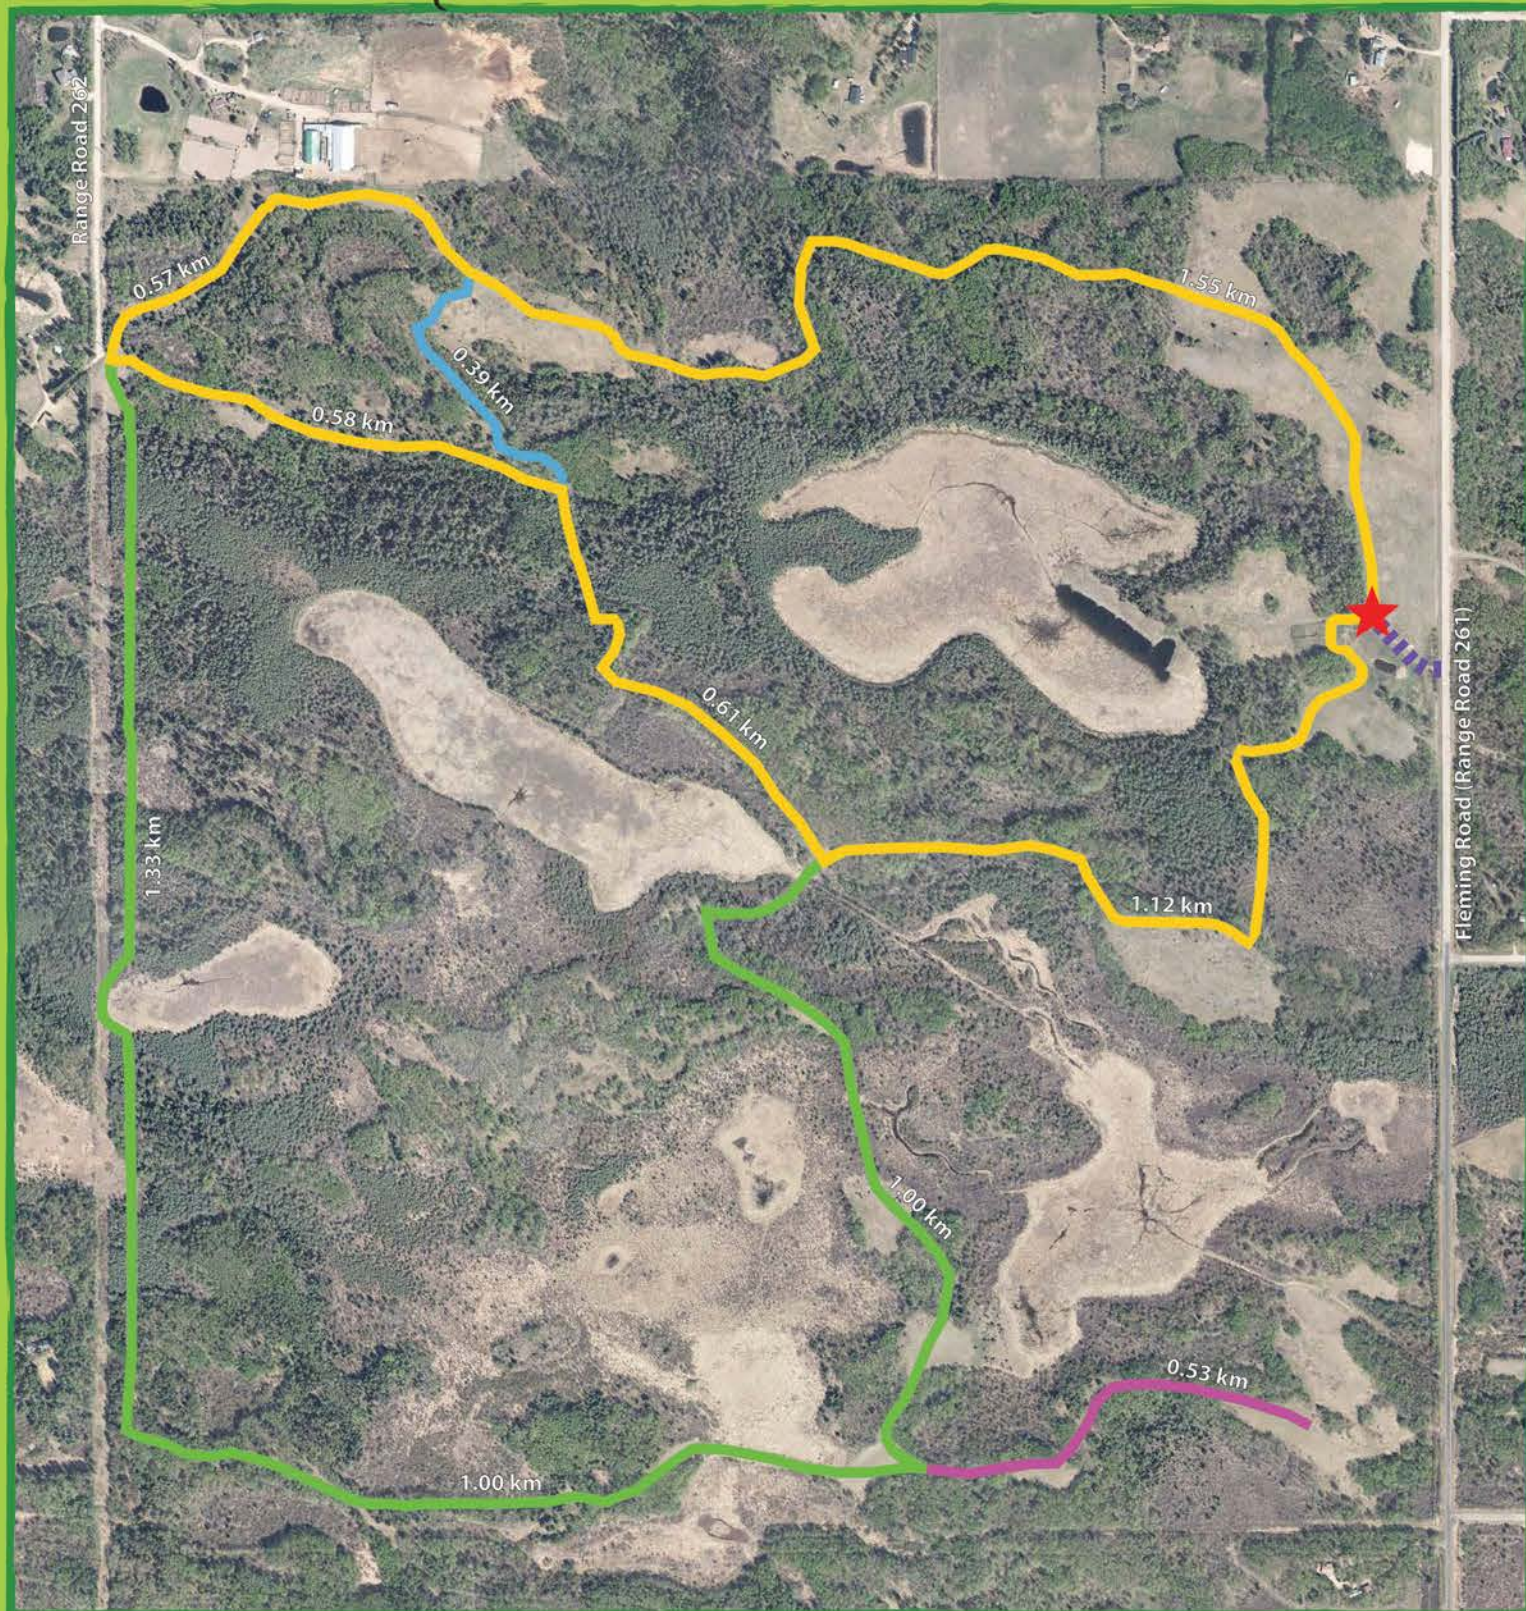

This is sensitive habitat,  
please stay on the trails  
and enjoy your visit!

## TRAIL LEGEND

OVERALL TRAIL DISTANCE = 8.68 KM

-  ASPEN PARKLAND TRAIL  
4.43 km (Approximately 50 minutes)
-  TAMARACK TRAIL  
3.33 km (Approximately 30 minutes)
-  BLUEBERRY CONNECTOR TRAIL  
0.39 km (Approximately 5 minutes)
-  MEADOW VIEW TRAIL  
0.53 km (Approximately 10 minutes)
-  YOU ARE HERE
-  ACCESS ROAD