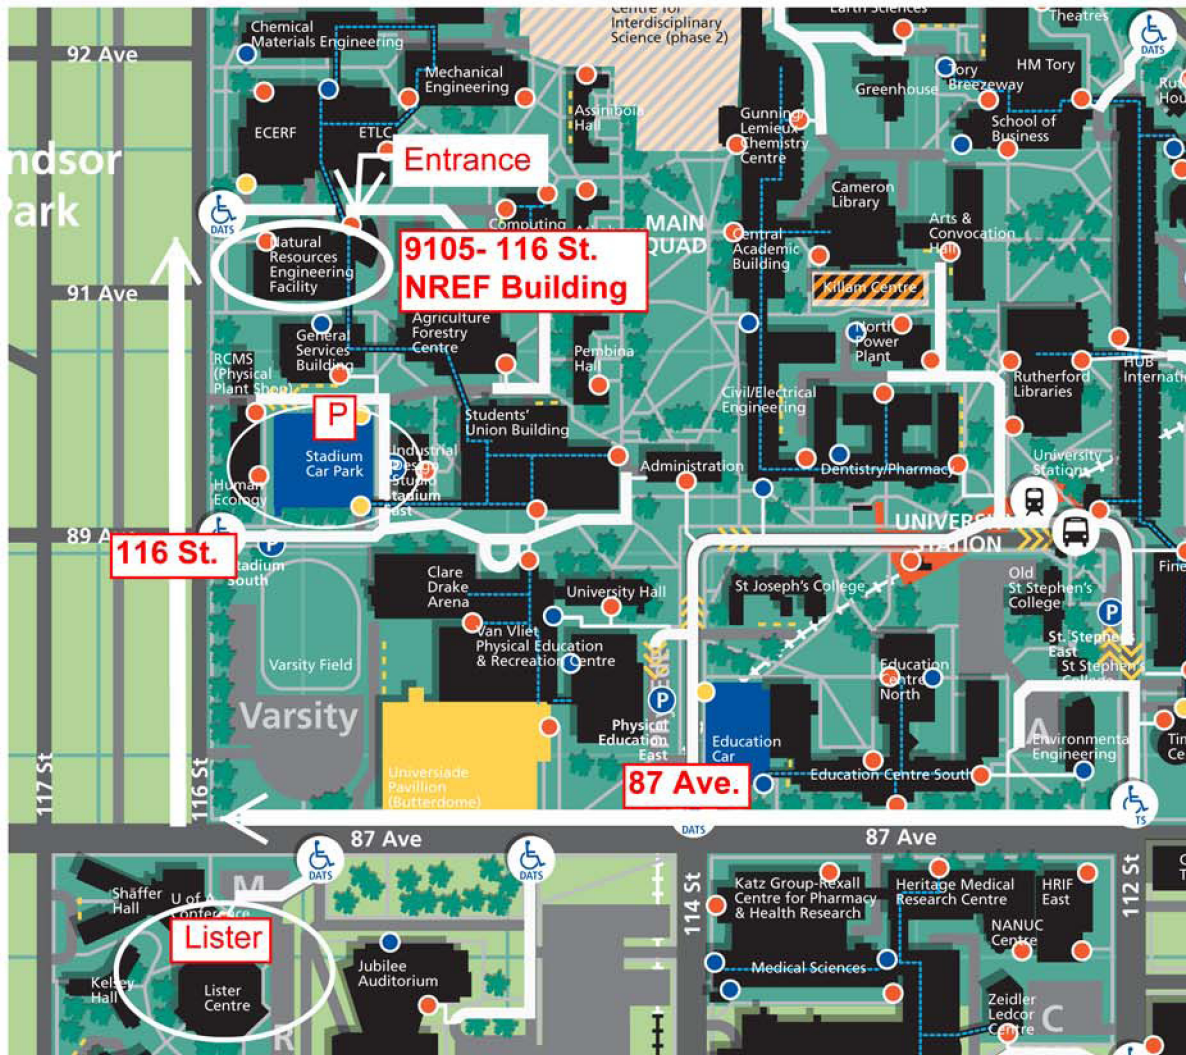

M - Zone Parking Lot

Lister Centre

Residence Towers

Skating Rink

T - Zone Parking Lot

Jubilee Auditorium

Jubilee Auditorium Parking Lot

R - Zone Parking Lot

112 Street

110 Street

83 Avenue

82 (Whyte) Avenue

University of Alberta

Lister Centre, 87 Avenue & 116 Street
Edmonton, Alberta

Lister Centre is located on the West Side of the Jubilee Auditorium

User-pay parking is available next to Lister Centre in **M - Zone**

Enter off 87 Avenue or off or off 117 Street
Tickets available at the kiosk's coin-operated ticket dispenser.

Additional parking is available in:
Jubilee Auditorium Lot **Varsity Parking Lot**

Purchase tickets from the Parking Attendant
Enter the Jubilee Lot off 87 Avenue

Enter the Varsity Parking Lot off 116 Street.
Tickets available at the coin-operated dispenser
Or from the Parking Attendant

Directions To Mining Optimization Laboratory

Address: 9105 - 116 St.

Markin/CNRL Natural Resources Engineering Facility,
University of Alberta, Edmonton Alberta, CANADA T6G 2W2